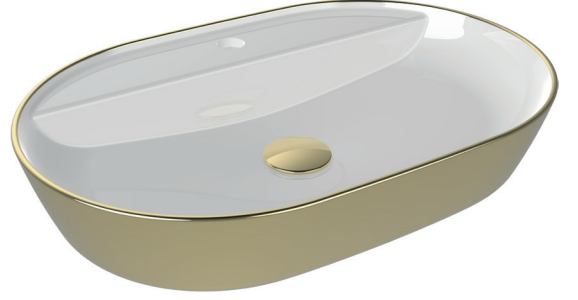

FLAWLESS

Gövde Üstü Lavabo Countertop Washbasin

FALG06001FD1x

Fine Fire Clay

Renkler & Colors

Beyaz / White, Saten Beyaz / Satin White, Dış Altın Kaplama İç Beyaz / Outside Gold Coated Inside White, Dış Rose Gold Kaplama İç Beyaz / Outside Rose Gold Coated Inside White, Dış Platin Kaplama İç Beyaz / Outside Platinum Coated Inside White, Dış Mat Siyah İç Mat Beyaz / Outside Matte Black Inside Matte White