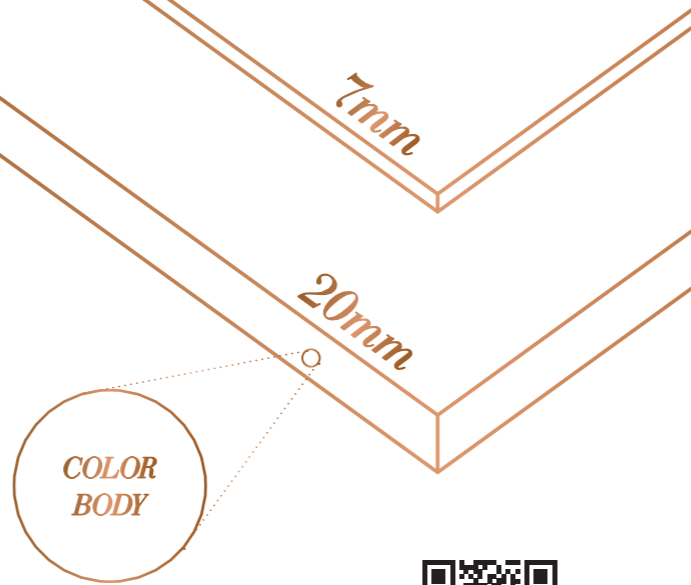

Thickness icon.

Product surface finish. Matt, lappato, full lappato and sugar effect.

Anti - frost icon.

20mm thickness outdoor tile icon.

INDEX

Online Catalogue

BIANCO DOLOMITI	109	LAVE	127	PULPIS	153
BIANCO RIVER	111	MARJINAL	133	SOMBRA	159
CALACATTA GOLDIE	113	MARTINS MARBLE	135	SPACE	161
CANYON	115	MAVI BLUE	139	STATUARIO	165
CLARA	119	MELROSE	141	SUN ONYX	167
FLUXO	121	MIRACLE	149	VENATO ONICE	171
GAIOS	123	PAONAZZO	151		