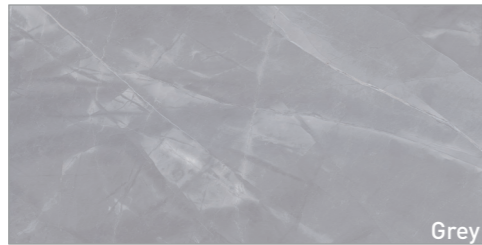

Grey

60x60cm	60x120cm
30x60cm	30x120cm