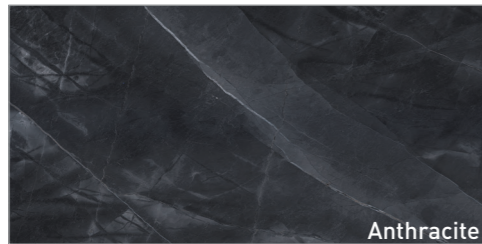

Glazed Porcelain

Brown

60x60cm	60x120cm
30x60cm	30x120cm

Grey

60x60cm	60x120cm
30x60cm	30x120cm

Anthracite

60x60cm	60x120cm
30x60cm	30x120cm

Space is a marble-effect porcelain stoneware collection with great decorative potential.