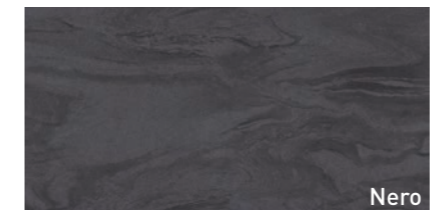

CIPOLLINO

Glazed Porcelain

R9

V1

V5

V3

RECTIFIED

SUGAR EFFECT

Nero

60x120cm