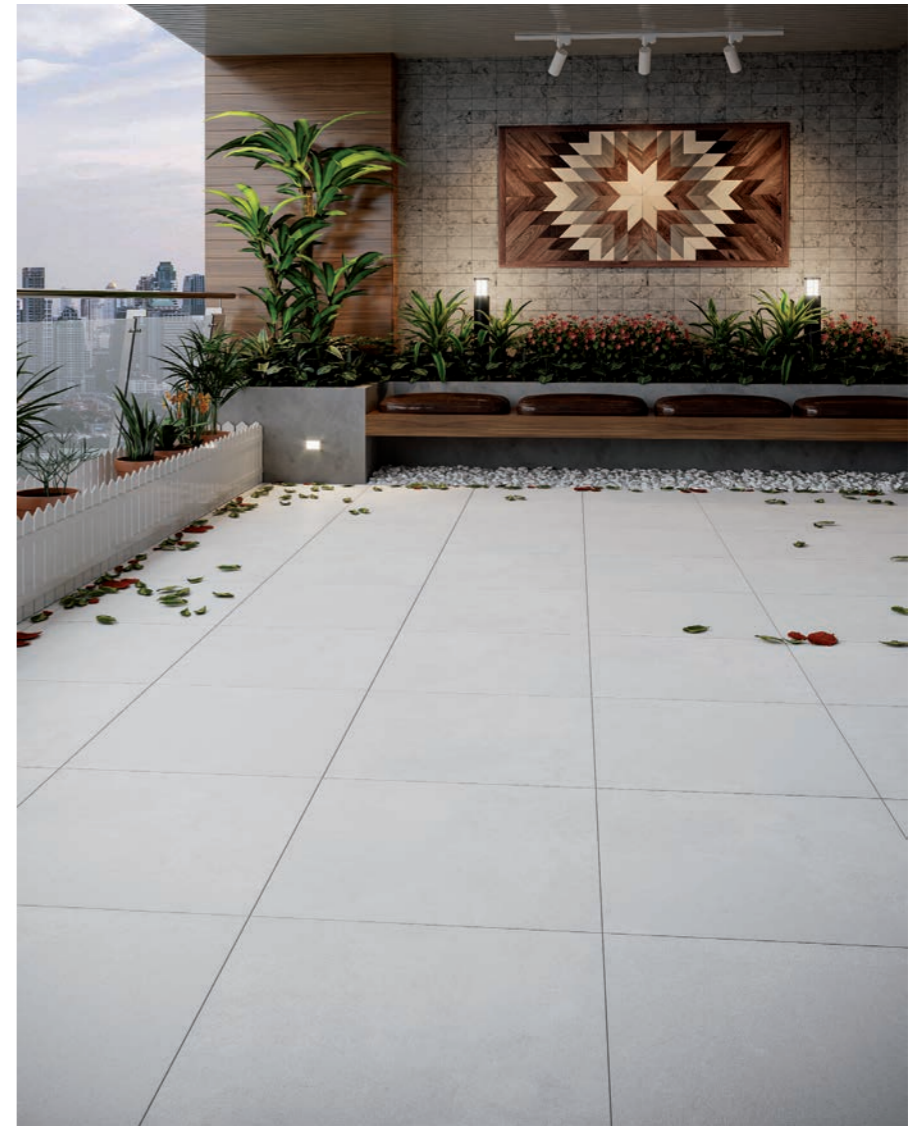

LUNA

Glazed Porcelain

R10

V1 V5

RECTIFIED

MATT LAPPATO

LUNA