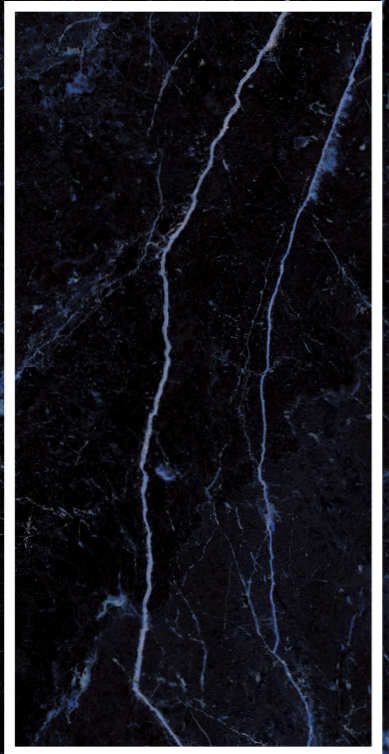

60x120cm

QUA

MARTINS MARBLE

Glazed Porcelain

MAVI BLUE

Glazed Porcelain

60x120cm

V3