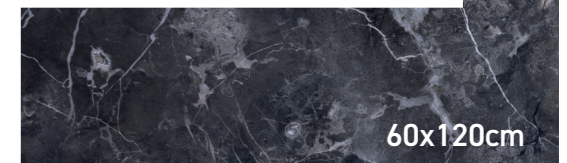

RECTIFIED

FULL LAPPATO

MELROSE DARK

Glazed Porcelain

Patterns similar to neurons that provide our thought flow are designed on a dark color. White and black combination is befitting to the design.

GIULIA

60x120cm