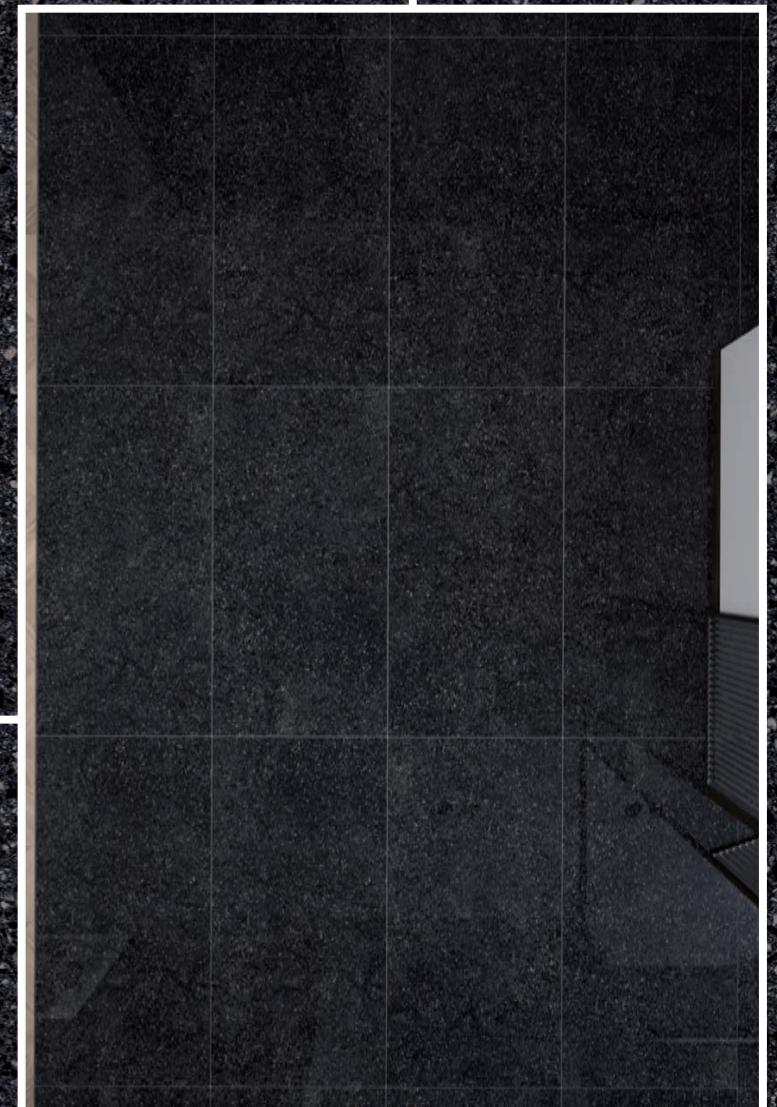

TERRAZZO NOIR

Glazed Porcelain

QUA

R9

V2

RECTIFIED

FULL LAPPATO
MATT

Terrazzo creates a colorful joy with Fonde, Ivorie and Noir colors.

60x60cm
60x120cm