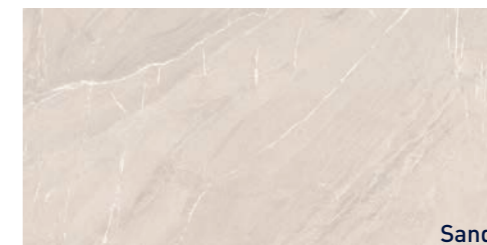

LAGOM

Glazed Porcelain

Anthracite

60x120cm

Grey

60x120cm

Sand

60x120cm