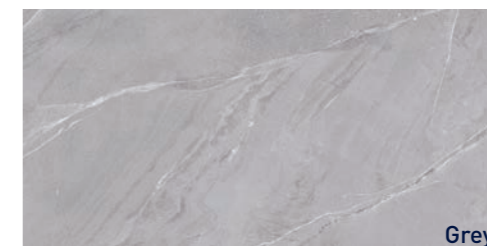

LAGOM

Glazed Porcelain

Anthracite

60x120cm

Grey

60x120cm

Sand

60x120cm