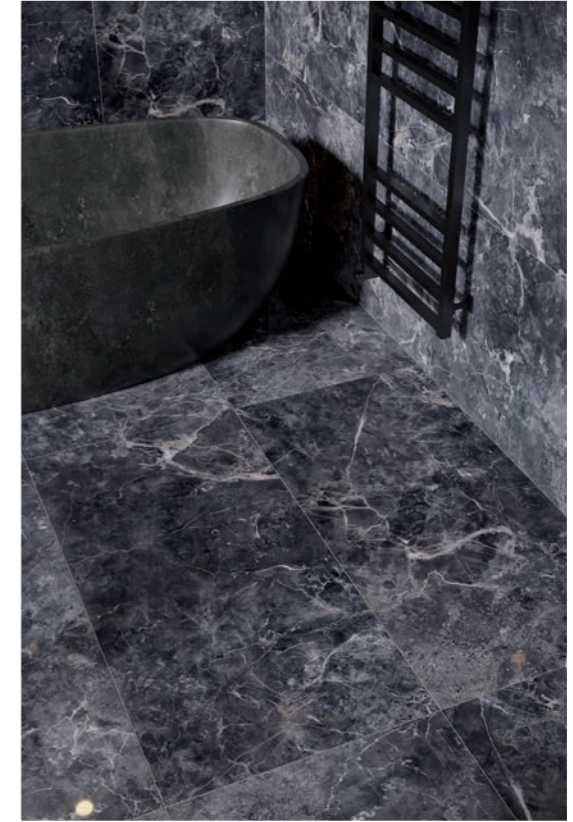

RECTIFIED

FULL LAPPATO

MELROSE DARK

Glazed Porcelain

Patterns similar to neurons that provide our thought flow are designed on a dark color. White and black combination is befitting to the design.

GIULIA

60x120cm