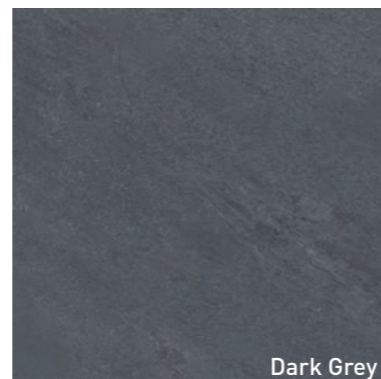

Beige

60x60cm

Dark Grey

60x60cm

20mm

R11

V3

RECTIFIED