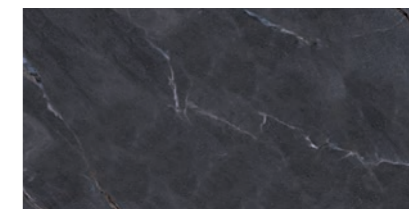

CLARA

Glazed Porcelain

60x120cm

V3

RECTIFIED

FULL LAPPATO