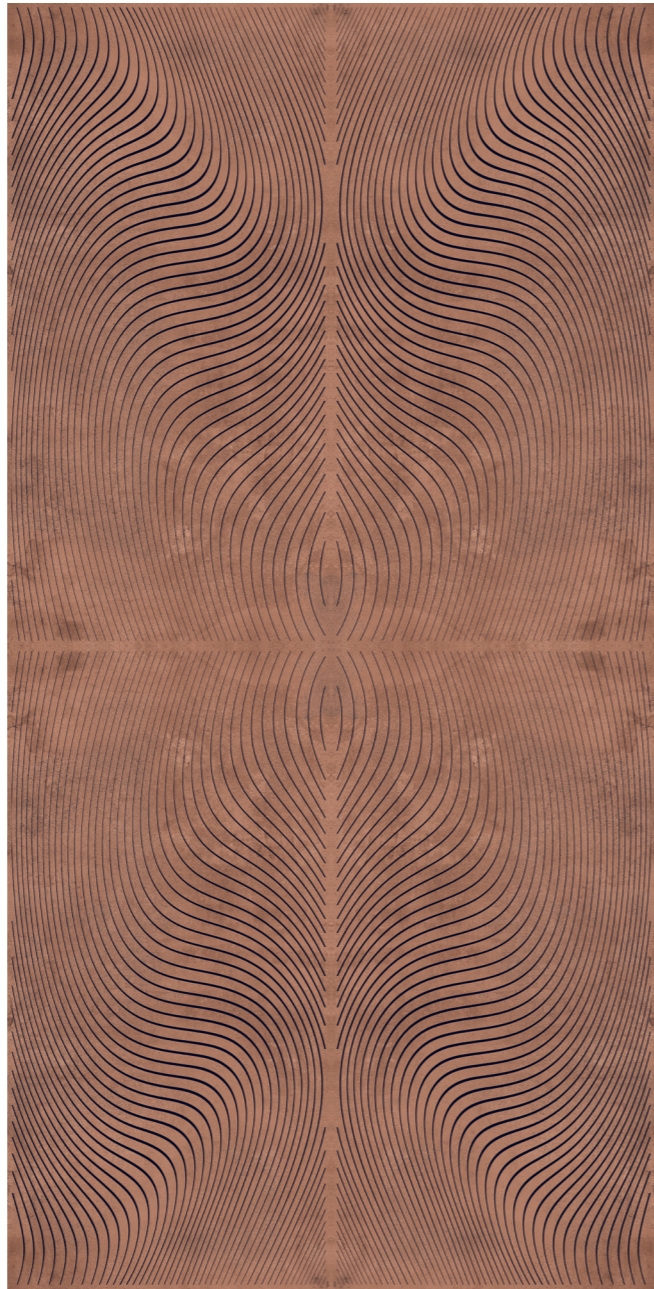

60x120cm

Mundo Decor