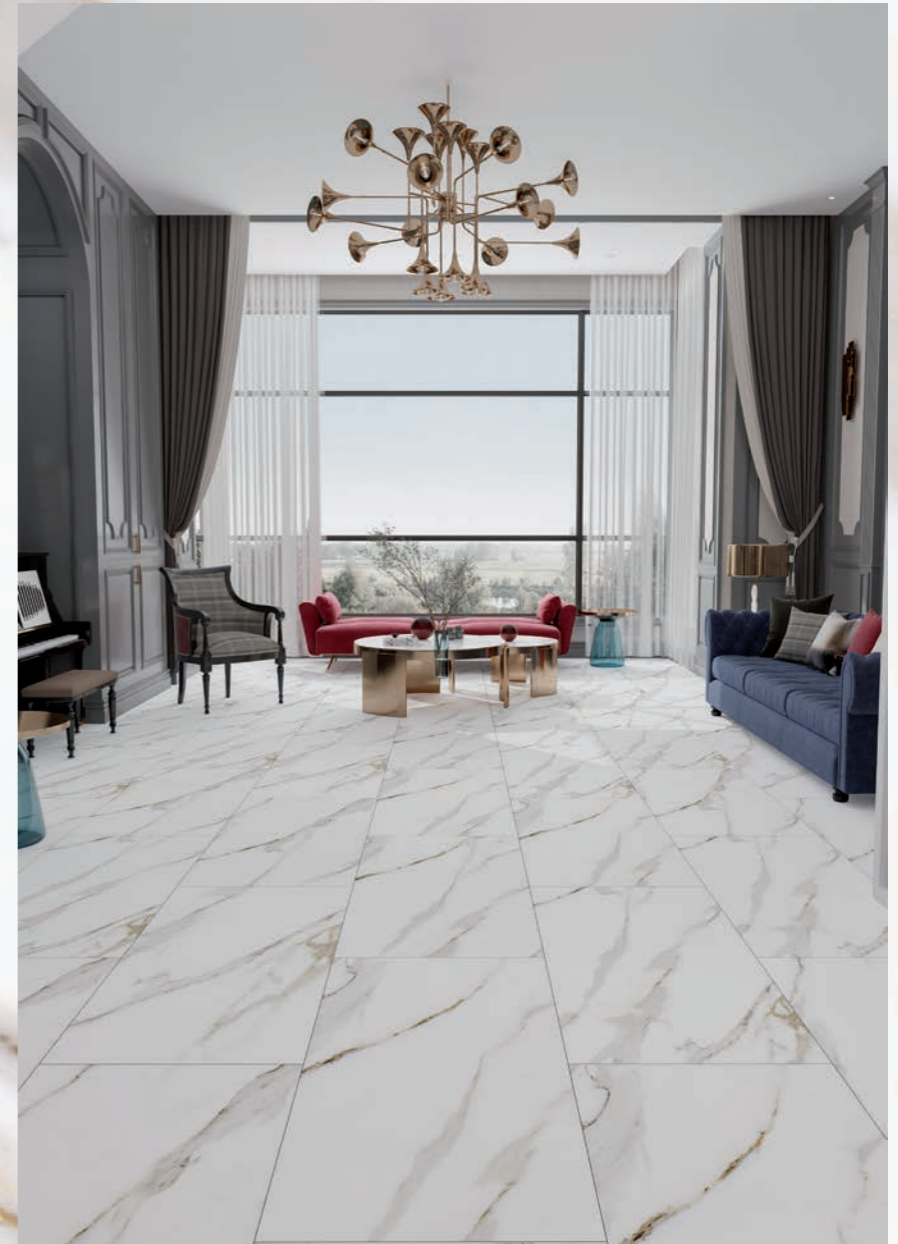

For those who like to go beyond the lines. Gaios is a completely different level in glazed porcelain tiles with its extraordinary beauty.

60x120cm

GAIOS

Bookmatch

120x180cm

120x180cm

LAVE BLANCHE

Glazed Porcelain