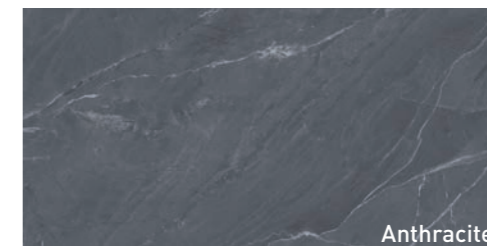

LAGOM

Glazed Porcelain

Anthracite

60x120cm

Grey

60x120cm

Sand

60x120cm