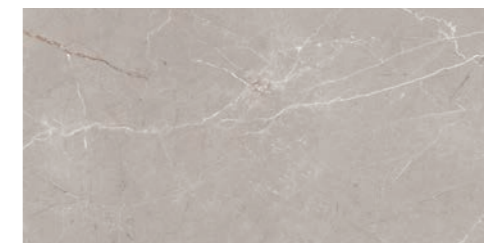

R9
—

V3

RECTIFIED

MATT
FULL LAPPATO

60x120cm

FLUXO
Glazed Porcelain

FLUXO