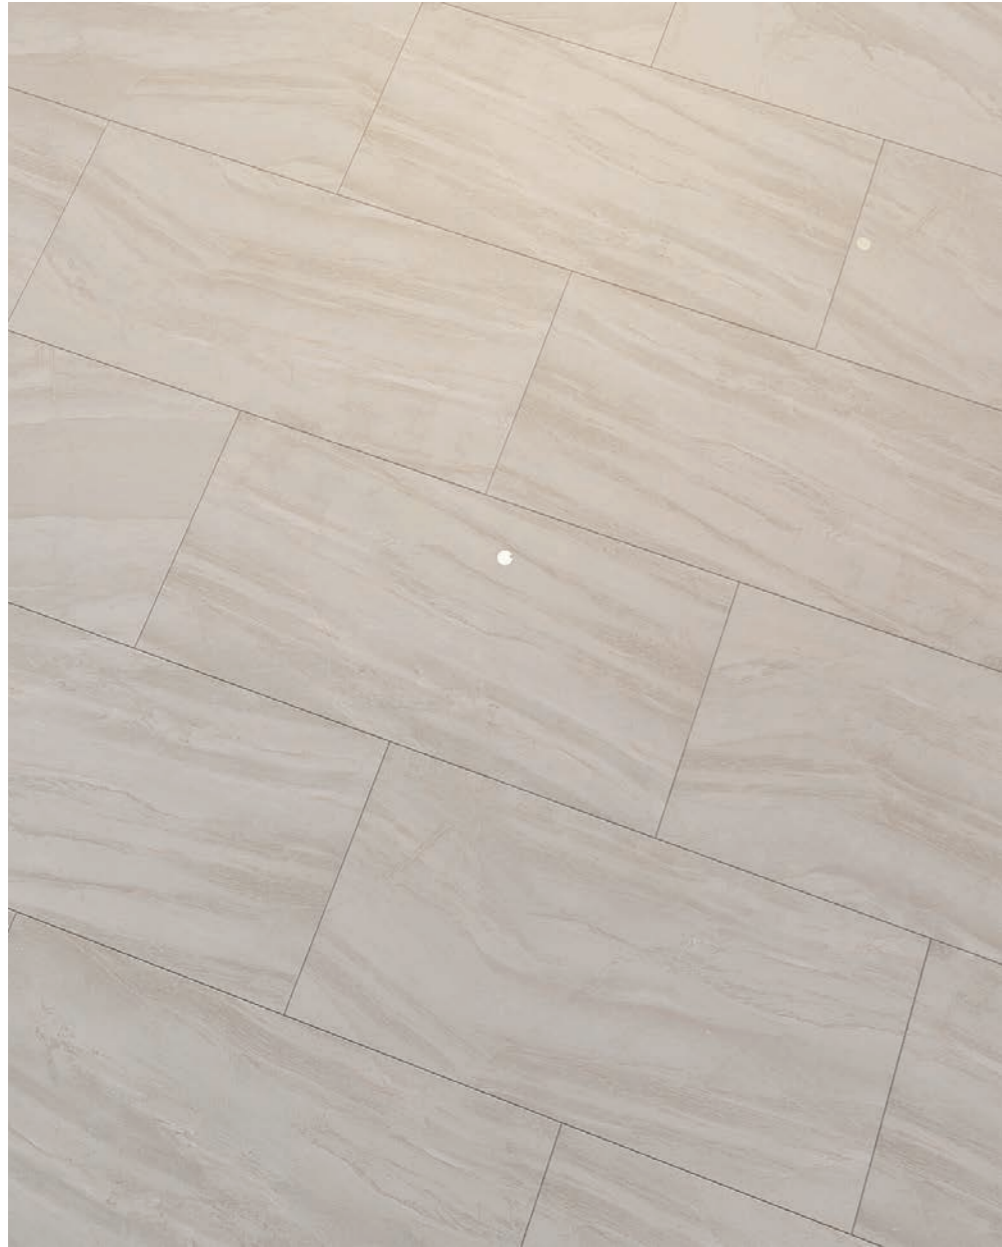

QUA

CANYON

Glazed Porcelain

Grigio

60x60cm	60x120cm
30x60cm	30x120cm

Oro

60x60cm	60x120cm
30x60cm	30x120cm

— V3 RECTIFIED FULL LAPPATO ✓